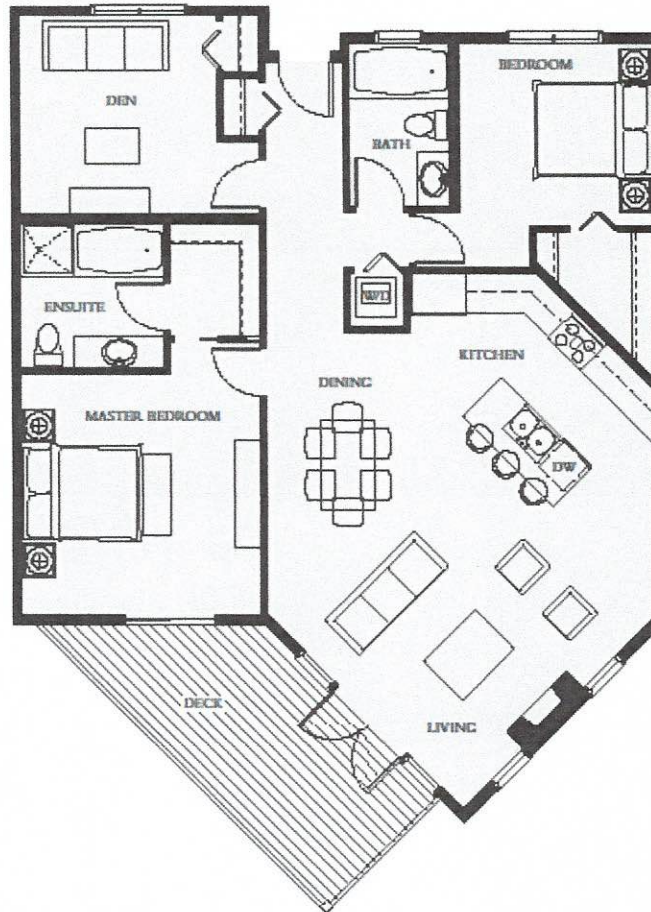

BARONA BEACH

Seasidefront resort

LIVORNO

2 BEDROOM AND DEN/3RD BEDROOM
2 BATHROOM

1337 - 1362 SF

Ground floor terrace not as shown. End units may include additional square footage.
The developer reserves the right to make modifications or substitutions to building design, specifications and floorplans should they be necessary to maintain the high standards of this community. Square footages are based on preliminary measurements and are approximate. E.S.O.E.