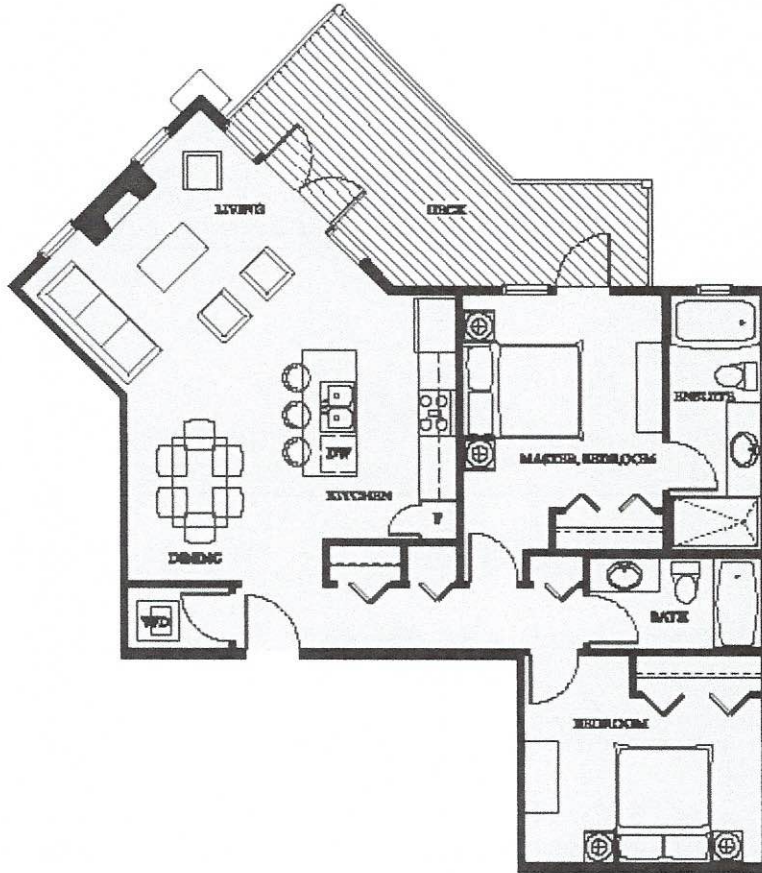

**B A R O N A  
B E A C H**

*Seaside resort*

**LABBRO**

**2 BEDROOM  
2 BATHROOM**

**1042 SF**

Pinball Court

The developer reserves the right to make modifications or substitutions to building design, specifications and floorplans should they be necessary to maintain the high standards of this community. Square footages are based on preliminary measurements and are approximate. E.&O.E.