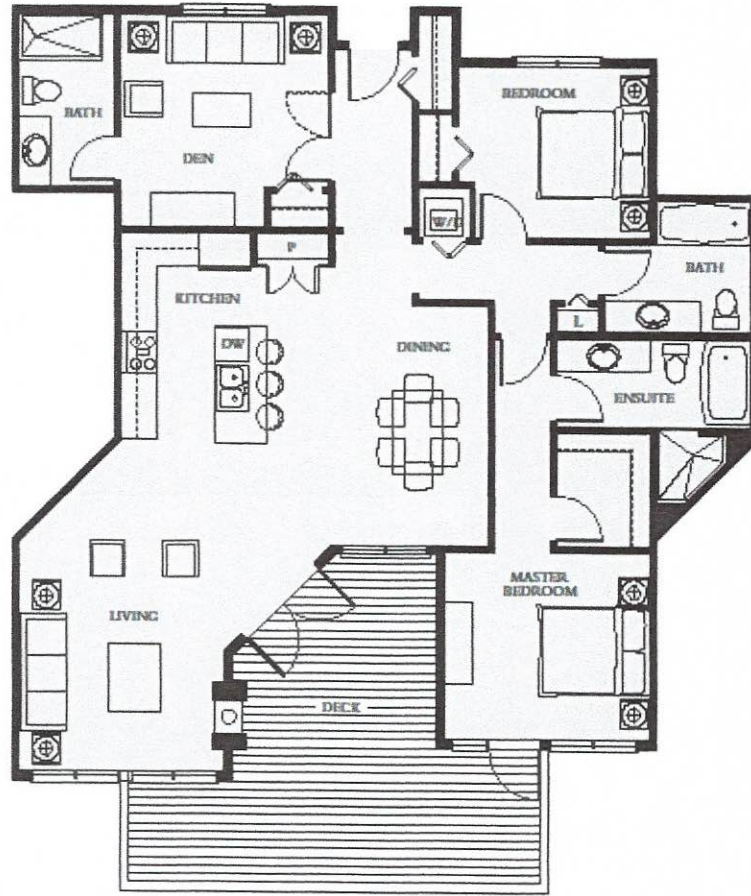

**BARONA
BEACH**
lakefront resort

LUCCA

2 BEDROOM AND DEN/3RD BEDROOM
3 BATHROOM

1524 SF

Ground floor terraces and 3rd and 4th floor decks not as shown. Ask for details.

The developer reserves the right to make modifications or substitutions to building design, specifications and floorplans should they be necessary to maintain the high standards of this community. Square footages are based on preliminary measurements and are approximate. E.&O.E.