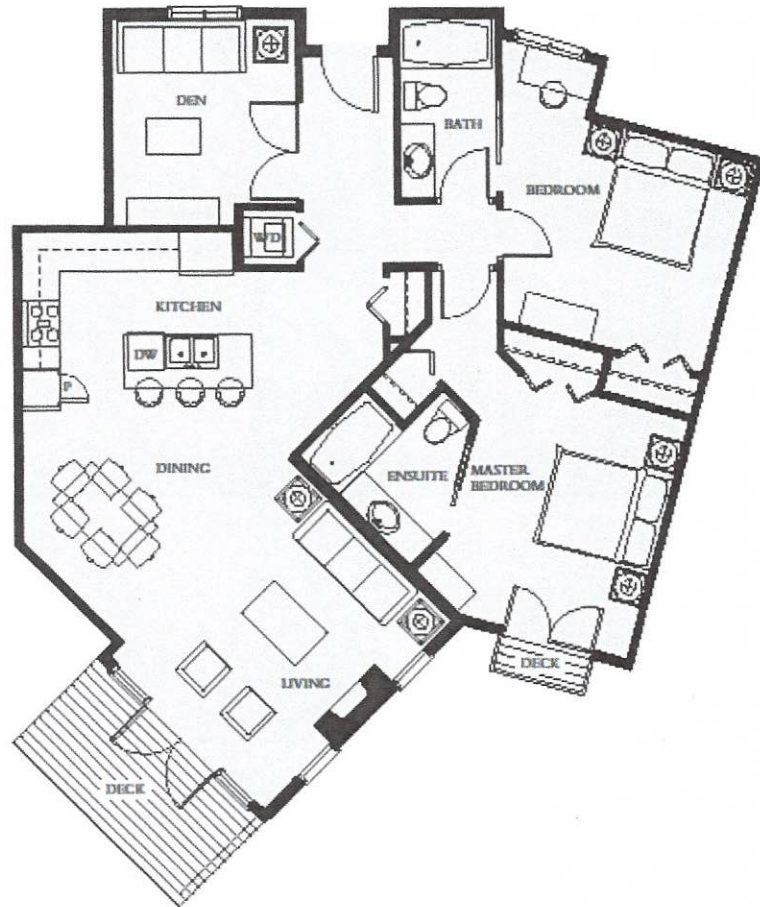

BARONA BEACH

Isahafont resort

CASCINA

2 BEDROOM AND DEN
2 BATHROOM

1258 SF

The developer reserves the right to make modifications or substitutions to building design, specifications and floorplans should they be necessary to maintain the high standards of this community. Square footages are based on preliminary measurements and are approximate. E.&O.E.