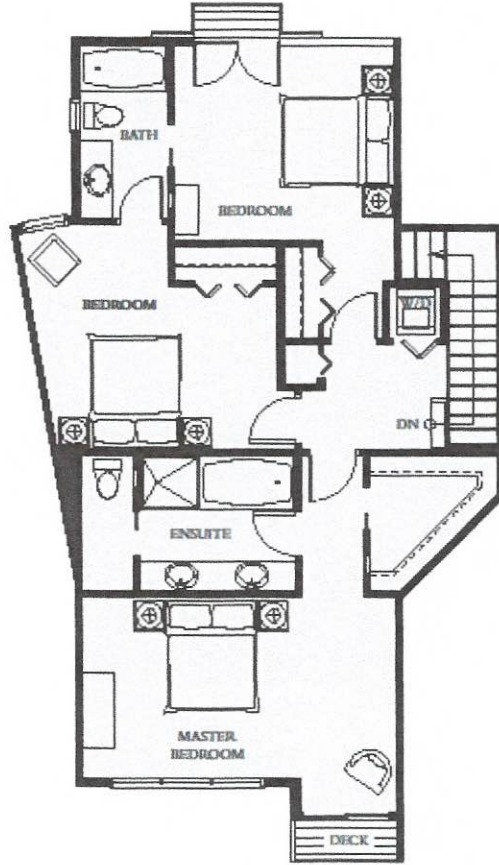

**B A R O N A
B E A C H**

Seasidefront resort

LOWER FLOOR 945 SF

UPPER FLOOR 997 SF

PISA 2

**3 BEDROOM AND DEN
3 BATHROOM**

1943 SF

Available on the 2nd floor only. The developer reserves the right to make modifications or substitutions to building design, specifications and floorplans should they be necessary to maintain the high standards of this community. Square footages are based on preliminary measurements and are approximate. E.B.O.E.