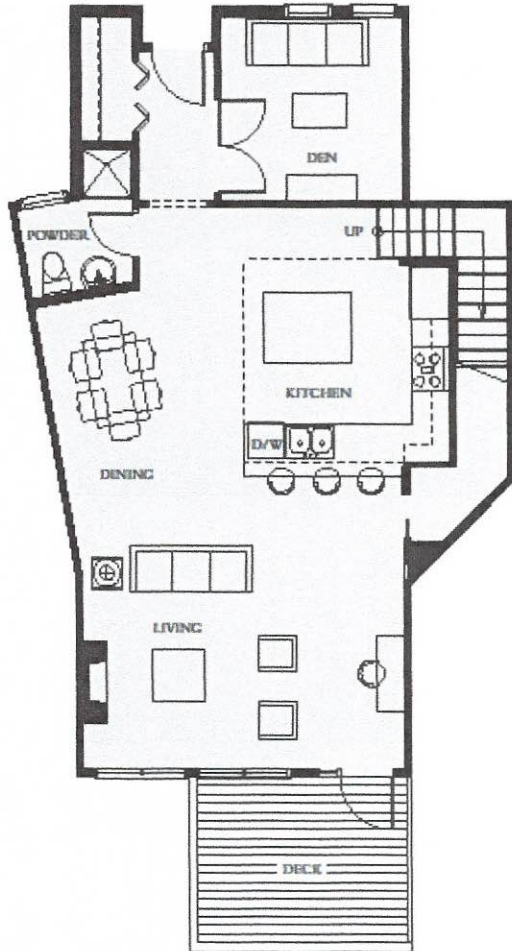

**B A R O N A
B E A C H**

Seasidefront resort

LOWER FLOOR 945 SF

UPPER FLOOR 997 SF

PISA 2

**3 BEDROOM AND DEN
3 BATHROOM**

1943 SF

Available on the 2nd floor only. The developer reserves the right to make modifications or substitutions to building design, specifications and floorplans should they be necessary to maintain the high standards of this community. Square footages are based on preliminary measurements and are approximate. E.B.O.E.