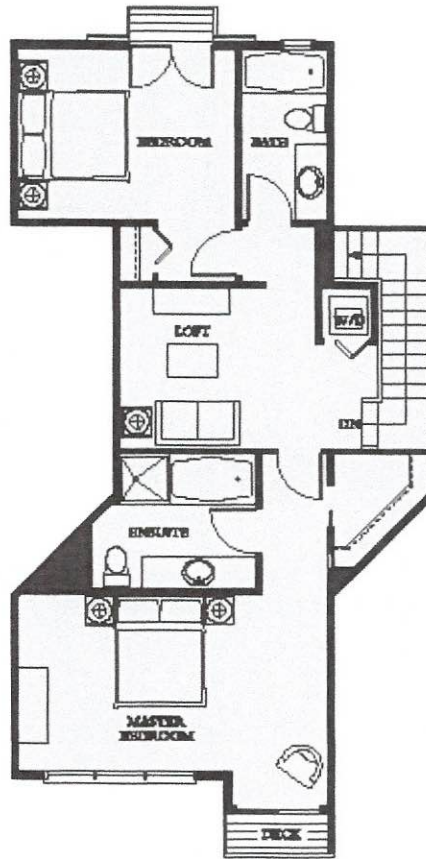

BARONA BEACH

Seaside resort

LOWER FLOOR 803 SF

UPPER FLOOR 841 SF

PISA

2 BEDROOM AND DEN + LOFT
2.5 BATHROOM

1644 SF

Model Card

Ground floor terraces not as shown. Some living room and bedroom balconies are not exactly as shown. See your sales person for details. The developer reserves the right to make modifications or substitutions to building design, specifications and floorplans should they be necessary to maintain the high standards of this community. Square footages are based on preliminary measurements and are approximate. E.&O.E.