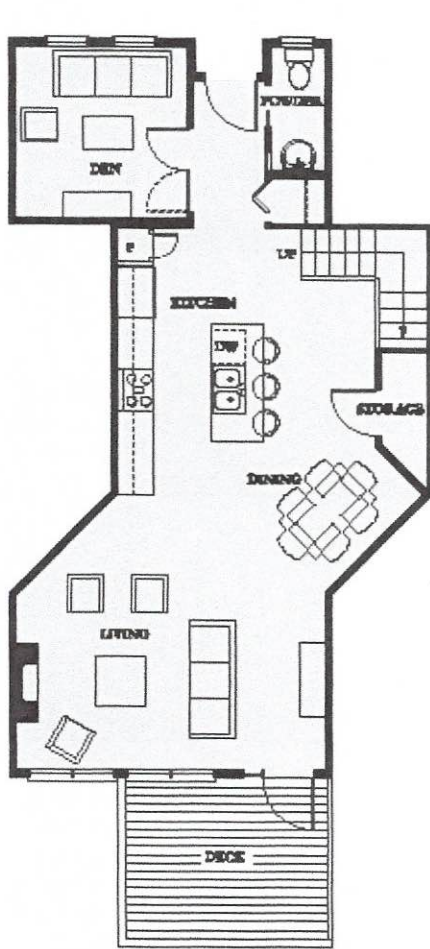

BARONA BEACH

Seaside resort

LOWER FLOOR 803 SF

UPPER FLOOR 841 SF

PISA

2 BEDROOM AND DEN + LOFT
2.5 BATHROOM

1644 SF

Model Card

Ground floor terraces not as shown. Some living room and bedroom balconies are not exactly as shown. See your sales person for details. The developer reserves the right to make modifications or substitutions to building design, specifications and floorplans should they be necessary to maintain the high standards of this community. Square footages are based on preliminary measurements and are approximate. E.&O.E.